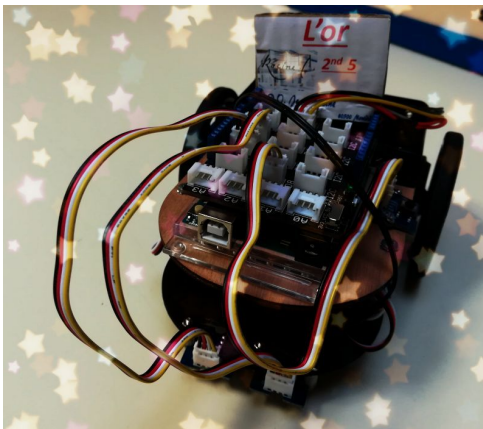

Equipe ROBOTIC :

- Rousseau Maxime (2nde1)
- BRY Gaëtan (2nde1)
- LERICHE Dimitri (2nde6)
- DOUAY Bryan (2NDE6)

Equipe CHURCHILLBOT:

- ROUSSEL Kenzo (2nde8)
- FOURNIER Théo (2nde8)
- BORGNE Mathis (2NDE8)
- DUBREUIL Alexandre (2nde8)