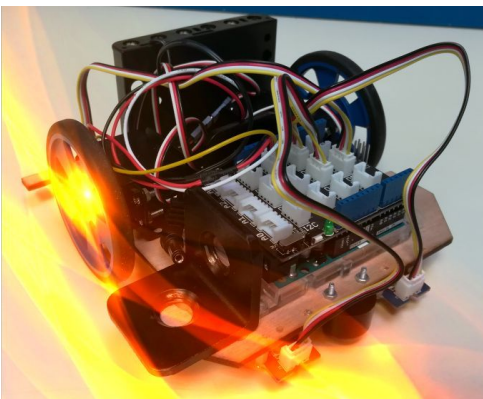

Equipe RAGNARÖK:

- QUILLET Emile (2nde6)
- PINARD Maxence (2nde1)
- ROGET Alexis (2nde1)
- ROUSSELIN Grégoire (2nde1)